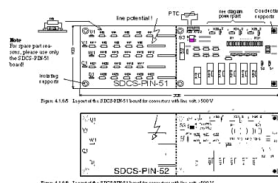

PRODUCT-DETAILS

3ADT220090R0006

SDCS-PIN-51-COAT; SDCS-PIN-51-COAT MEASUREMENT CARD

General Information

Product ID	3ADT220090R0006
ABB Type Designation	SDCS-PIN-51-COAT
Catalog Description	SDCS-PIN-51-COAT; SDCS-PIN-51-COAT MEASUREMENT CARD

Ordering

Core Credit	0.00
Country of Origin	Thailand (TH) China (CN)
Customs Tariff Number	85340090
Invoice Description	SDCS-PIN-51-COAT MEASUREMENT CARD
Made To Order	No
Minimum Order Quantity	1 piece
Order Multiple	1 piece
Quote Only	No
Selling Unit of Measure	piece

Dimensions

Product Net Weight	0.2 kg
--------------------	--------

Additional Information

Product Name

SDCS-PIN-51-COAT MEASUREMENT CARD

Environmental

WEEE Category

Product Not in WEEE Scope